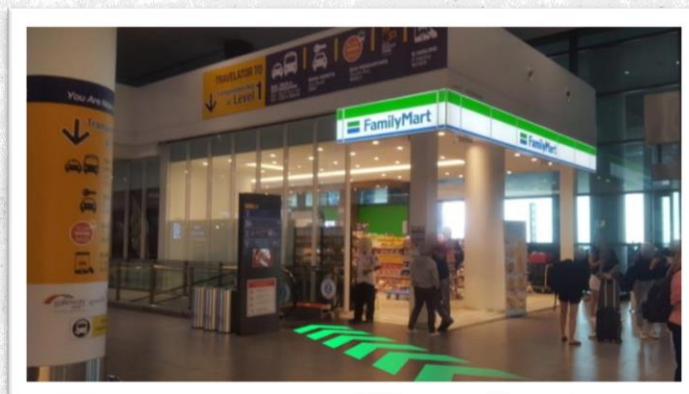

Sunway Resort Hotel:

- <https://www.sunwayhotels.com/sunway-resort/local-guide/transportation>
-

Sunway Hotel Pyramid:

- <https://www.sunwayhotels.com/sunway-pyramid/local-guide/transportation>
-

Sunway Lagoon Hotel:

*For all travel related inquiries (hotel booking, tours, transfers), please reach out to Sunway Travel via **email** swt.fit@sunway.com.my or **phone** 03-5639 9029.*

COMMON RIDE-HAILING SERVICES

GRAB

E-HAILING MEET-UP POINT @KLIA & KLIA 2

- KLIA: LEVEL 1 DOOR 4

Proceed to the 1st floor using the elevator located behind The Coffee Bean and Tea Leaf café, and then exit through Door 4.

- **KLIA 2: LEVEL 1 DOOR 5**

From Family Mart, access the Transportation Hub on Level 1 by taking the travelator or elevator.