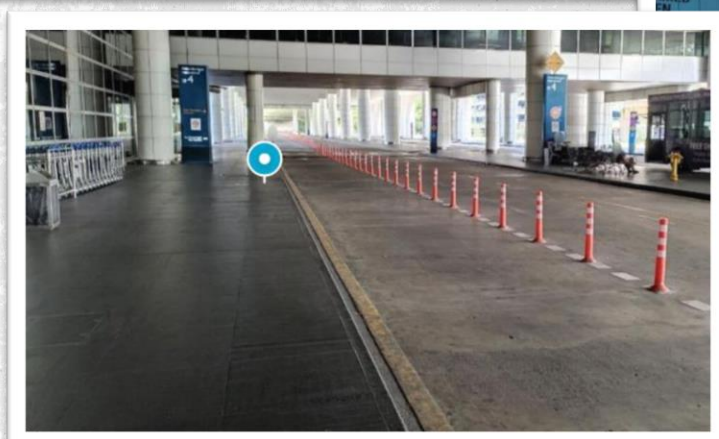

*For all travel related inquiries (hotel booking, tours, transfers), please reach out to Sunway Travel via **email** swt.fit@sunway.com.my or **phone** 03-5639 9029.*

COMMON RIDE-HAILING SERVICES

GRAB

E-HAILING MEET-UP POINT @KLIA & KLIA 2

- KLIA: LEVEL 1 DOOR 4

Proceed to the 1st floor using the elevator located behind The Coffee Bean and Tea Leaf café, and then exit through Door 4.

- **KLIA 2: LEVEL 1 DOOR 5**

From Family Mart, access the Transportation Hub on Level 1 by taking the travelator or elevator.